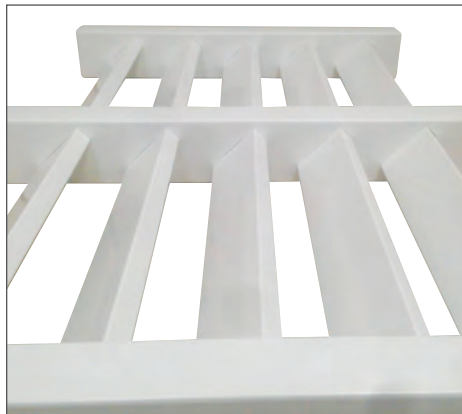

STANDARD

75% shade - 4 1/4" on center spacing