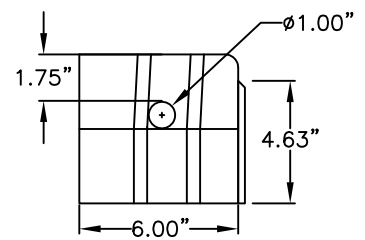

SIDE VIEW "A"

SIDE VIEW "B"

INSTALLED

END VIEW

END VIEW

PATENTED **PAVEDRAIN**
 STANDARD DETAIL
 SOLID HALF BLOCK
 DIMENSIONS
 SCALE: AS SHOWN

**PAVE
 DRAIN**
 STORMWATER'S ARCH ENEMY
 PH: (888) 575-5339
 WWW.PAVEDRAIN.COM
 Email: info@pavedrain.com