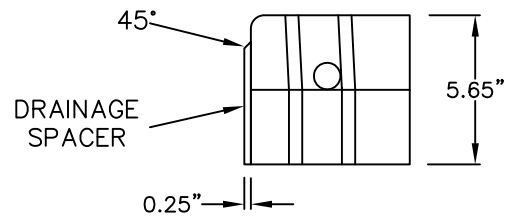

SIDE VIEW "A"

SIDE VIEW "B"

INSTALLED

END VIEW

END VIEW

PATENTED **PAVEDRAIN**
 STANDARD DETAIL
 SOLID HALF BLOCK
 DIMENSIONS
 SCALE: AS SHOWN

**PAVE
 DRAIN**
 STORMWATER'S ARCH ENEMY
 PH: (888) 575-5339
 WWW.PAVEDRAIN.COM
 Email: info@pavedrain.com