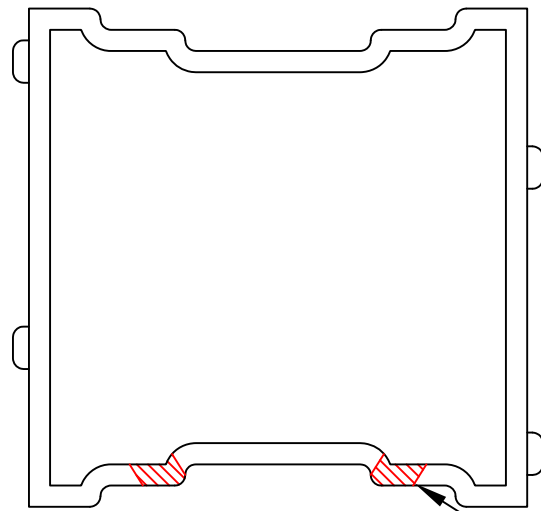

PAVEDRAIN NOTCHED BLOCK

TOP VIEW

*CABLE
NOTCH

END VIEW

STORAGE
CHAMBER

**EXAMPLE
BLOCK**

PATENTED **PAVEDRAIN**
STANDARD DETAIL
5.65" NOTCHED BLOCK
SCALE: N.T.S.

PH: (888) 575-5339
WWW.PAVEDRAIN.COM
Email: info@pavedrain.com