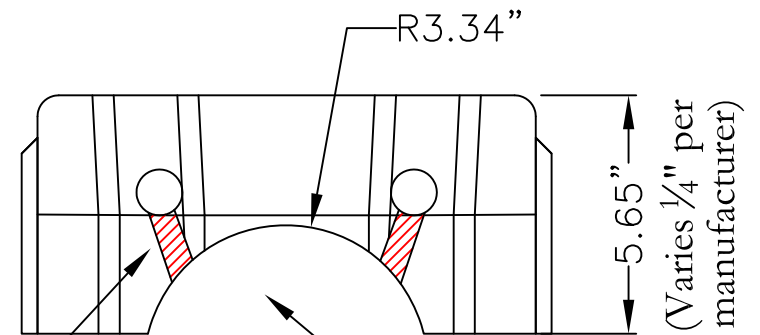

PAVEDRAIN NOTCHED BLOCK

TOP VIEW

*CABLE
NOTCH

END VIEW

STORAGE
CHAMBER

**EXAMPLE
BLOCK**

PATENTED **PAVEDRAIN**
STANDARD DETAIL
5.65" NOTCHED BLOCK
SCALE: N.T.S.

PH: (888) 575-5339
WWW.PAVEDRAIN.COM
Email: info@pavedrain.com