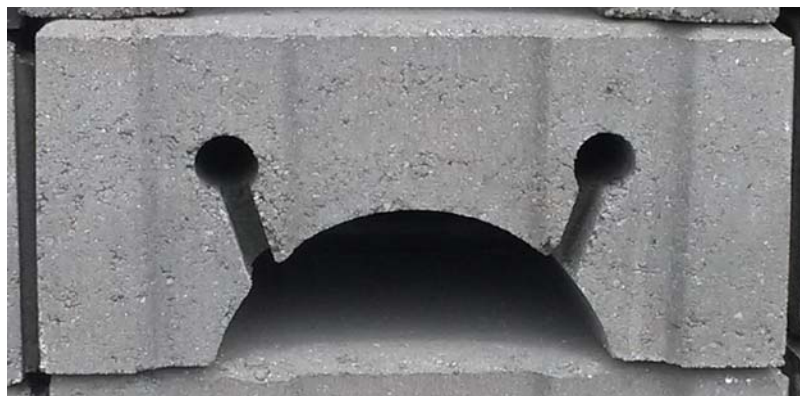

PAVEDRAIN NOTCHED BLOCK

TOP VIEW

*CABLE
NOTCH

END VIEW

STORAGE
CHAMBER

**EXAMPLE
BLOCK**

PATENTED **PAVEDRAIN**
STANDARD DETAIL
5.65" NOTCHED BLOCK
SCALE: N.T.S.

PH: (888) 575-5339
WWW.PAVEDRAIN.COM
Email: info@pavedrain.com