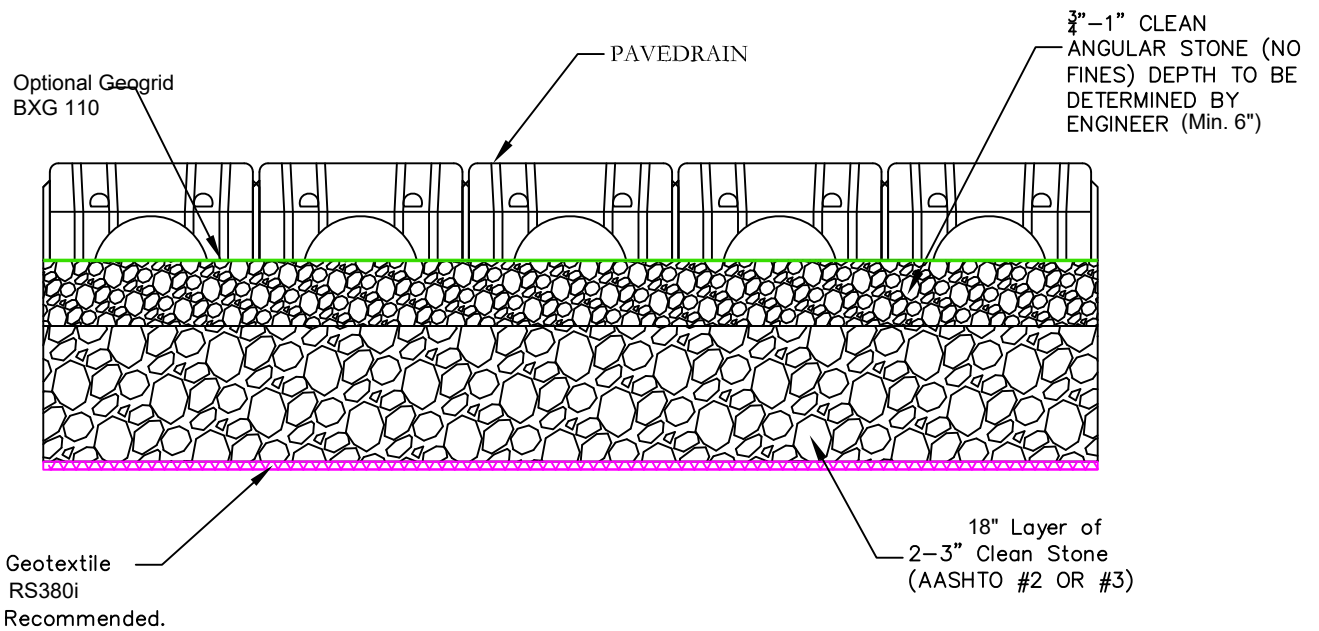

CROSS-SECTION
END VIEW

Quick Supply Co.

The Midwest's Most Trusted
Site Solutions Provider

ASP Enterprises, Inc.
Corporate
Headquarters
www.aspent.com

St. Louis, MO
636.343.4357
800.869.9600
dthiemann@aspent.com

Quick Supply Co.
Corporate
Headquarters
www.quicksupplydm.com

Des Moines, IA
515.289.1271
800.362.2245
jparenza@quicksupplydm.com

Kansas City/
Lee's Summit, MO
816.554.1191
800.519.2304
jwarren@aspent.com

Omaha, NE
402.8618579
877.678.8027
bwilliams@aspent.com

Wichita, KS
316.393.1554
tragias@aspent.com

PAVEDRAIN
STANDARD DETAIL

CROSS-SECTIONS

SCALE: N.T.S.

PH: (888) 575-5339

WWW.PAVEDRAIN.COM
Email: info@pavedrain.com